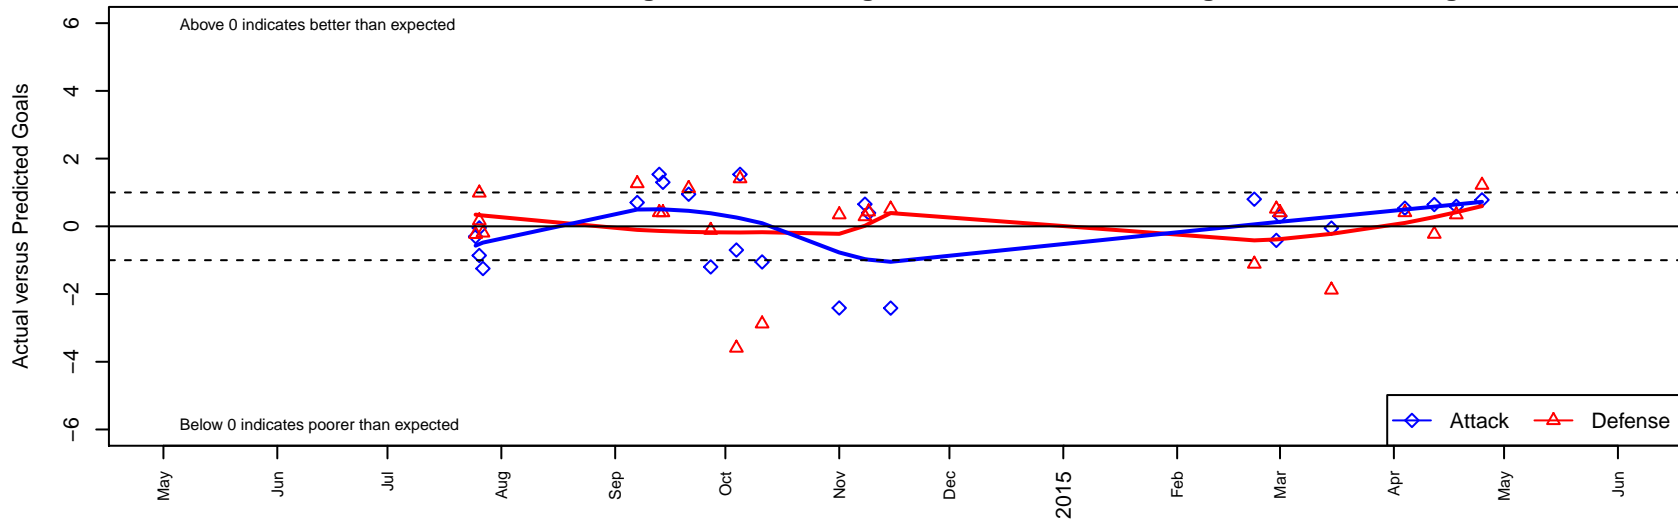

PCU Red G00

Portland City United SC
 Portland, OR
 G00 total strength=1248
 attack=5.45 defense=4.09
 fall league = PTT-B G00 Championship
 spr league = Spr OYS G00 Div 1

alt names used:
 PCU 00 Girls Red
 PCU 00G Red
 PCU 00G Red
 PCU 00G Red

Venues played:
 2014 Crossfire Select Cup GU14 Gold
 2014 PTT-B G00 Championship
 2014 OYS Presidents Cup G00
 2014 Spr OYS G00 Division 1

PCU Red G00
 Dots are actual minus expected GF (blue circles) and GA (red triangles).
 Blue line is smoothed change in attack strength. Red is smoothed change in defense strength.

**attack and defense variance (black dot)
relative to other teams
and top 10 in region**

**attack and defense rating
relative to others at age
and all opponents in last 13 months**

Performance relative to 13 month average