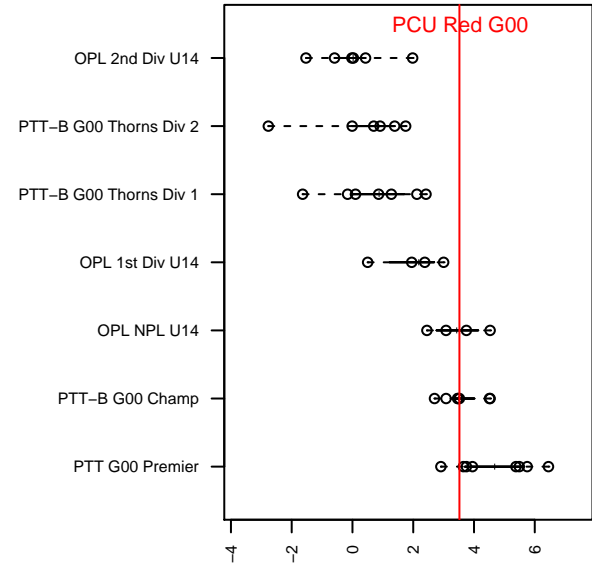

PCU Red G00

Portland City United SC
 Portland, OR
 G00 total strength=1248
 attack=5.45 defense=4.09
 fall league = PTT-B G00 Championship
 spr league = Spr OYS G00 Div 1

alt names used:
 PCU 00 Girls Red
 PCU 00G Red
 PCU 00G Red
 PCU 00G Red

Venues played:
 2014 Crossfire Select Cup GU14 Gold
 2014 PTT-B G00 Championship
 2014 OYS Presidents Cup G00
 2014 Spr OYS G00 Division 1

PCU Red G00
 Dots are actual minus expected GF (blue circles) and GA (red triangles).
 Blue line is smoothed change in attack strength. Red is smoothed change in defense strength.

**attack and defense variance (black dot)
relative to other teams
and top 10 in region**

**attack and defense rating
relative to others at age
and all opponents in last 13 months**

Performance relative to 13 month average